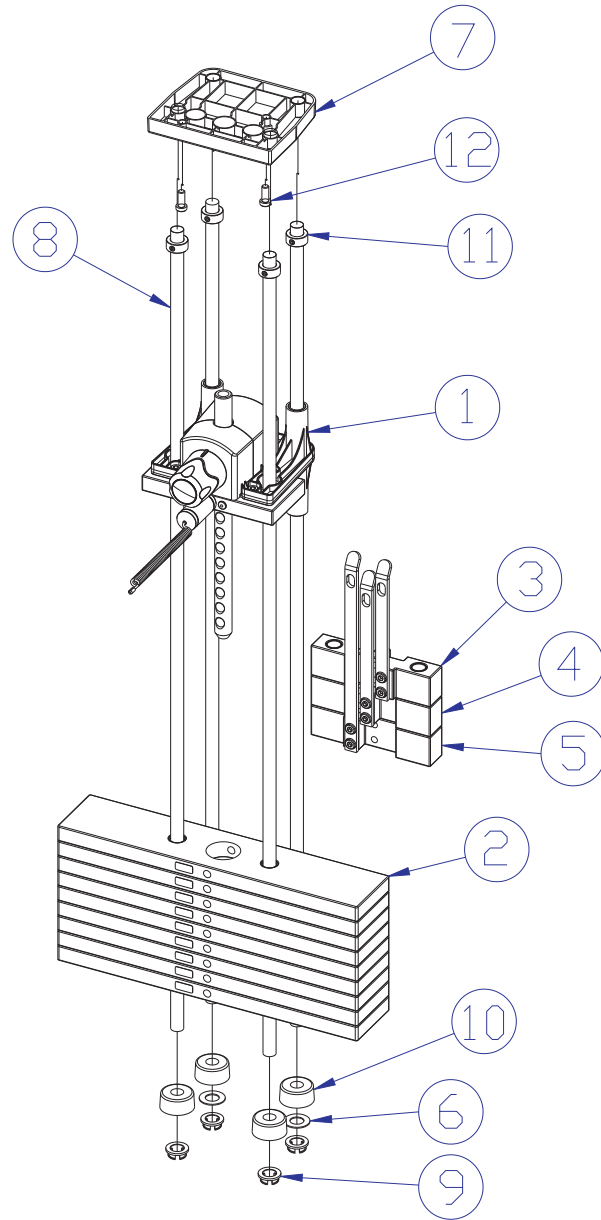

FZAB ABDOMINAL MID-9 WEIGHT STACK ASSEMBLY - 7420001

ITEM NO	QTY	PART NO	DESCRIPTION
1	1	7350601	ASSY, HEAD PLATE (9)
2	9	7328401	WEIGHT PLATE, 20 LB
3	1	7327601	ASSY, INCREMENT WT-5LB
4	1	7327701	ASSY, INCREMENT WT-10LB
5	1	7327801	ASSY, INCREMENT WT-15LB
6	2	7351001	SPACER, INC WT STACK
7	1	7621101	RETAINER, GUIDE ROD-TOP
8	4	7328602	GUIDE ROD, .75 OD SOLID X 53.50
9	4	7337901	BUSHING, GUIDE ROD
10	4	7352101	CUSHION, WEIGHT STACK
11	4	3103301	SHAFT COLLAR, 3/4" ID ZINC
12	2	3236202	M10 X 1.5 X 25 HXS SOC CS SS